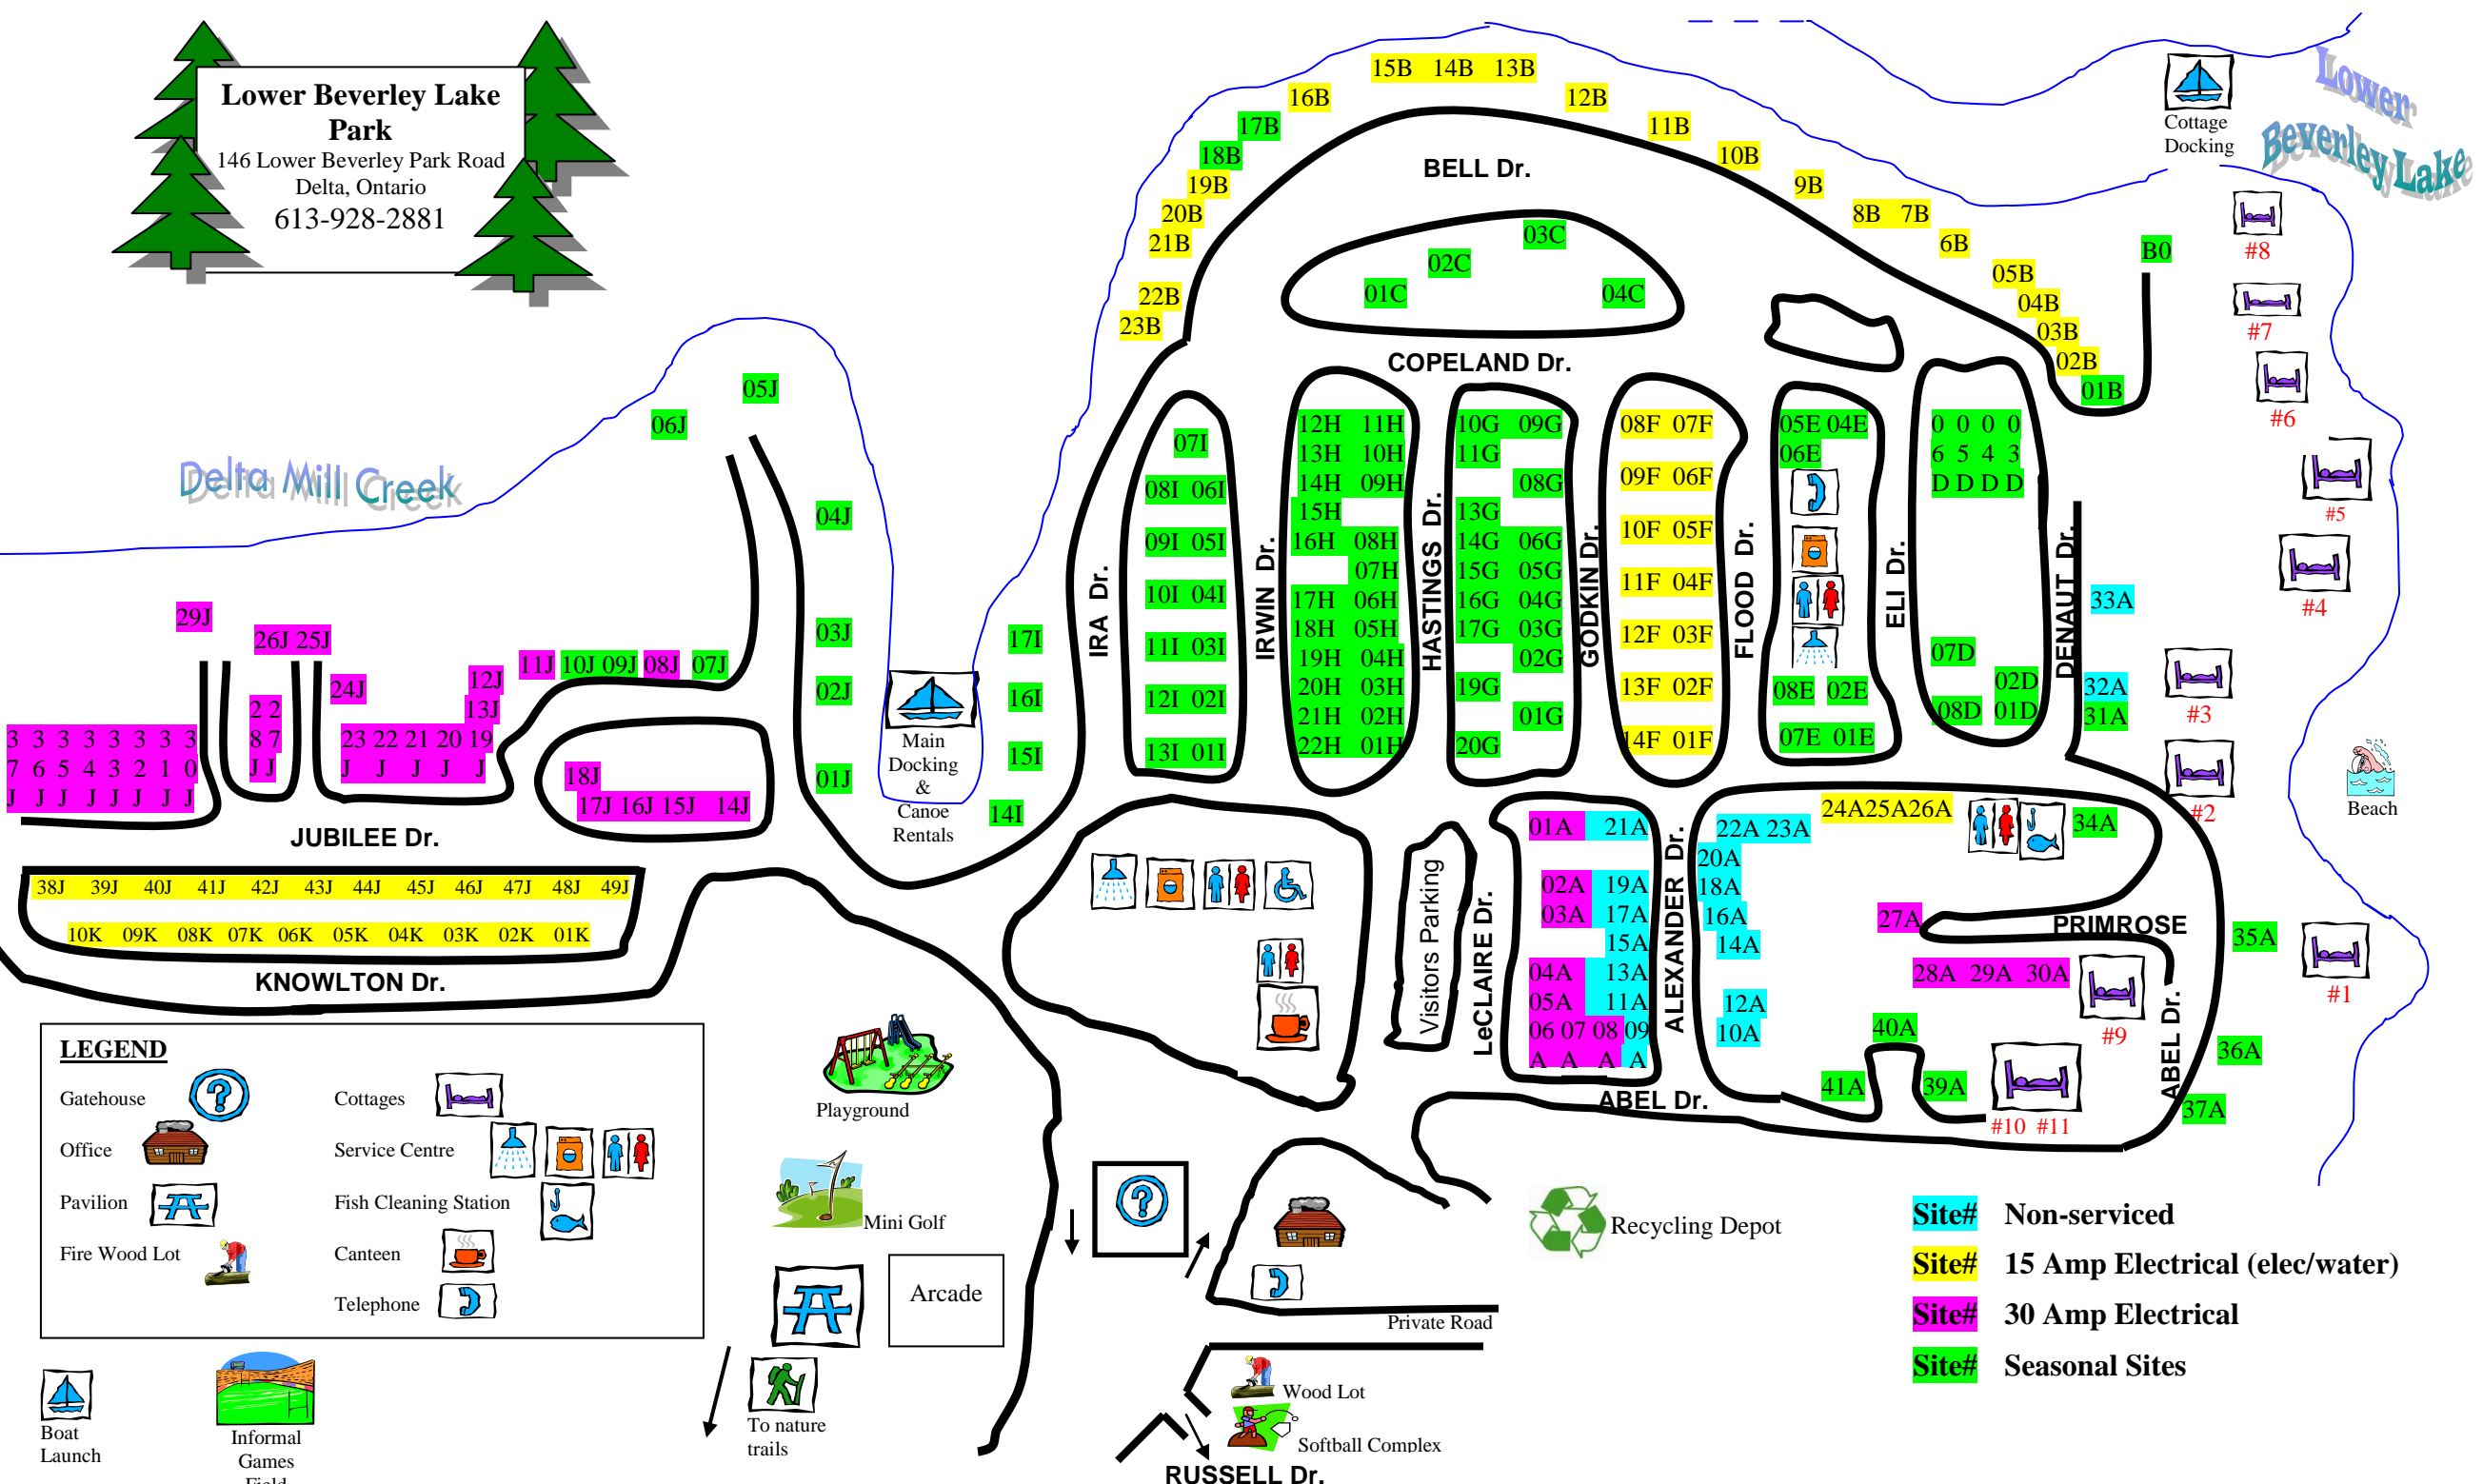

Lower Beverley Lake Park
 146 Lower Beverley Park Road
 Delta, Ontario
 613-928-2881

Lower Beverley Lake

Delta Mill Creek

LEGEND

Gatehouse	Cottages
Office	Service Centre
Pavilion	Fish Cleaning Station
Fire Wood Lot	Canteen
	Telephone

- Site# Non-serviced
- Site# 15 Amp Electrical (elec/water)
- Site# 30 Amp Electrical
- Site# Seasonal Sites