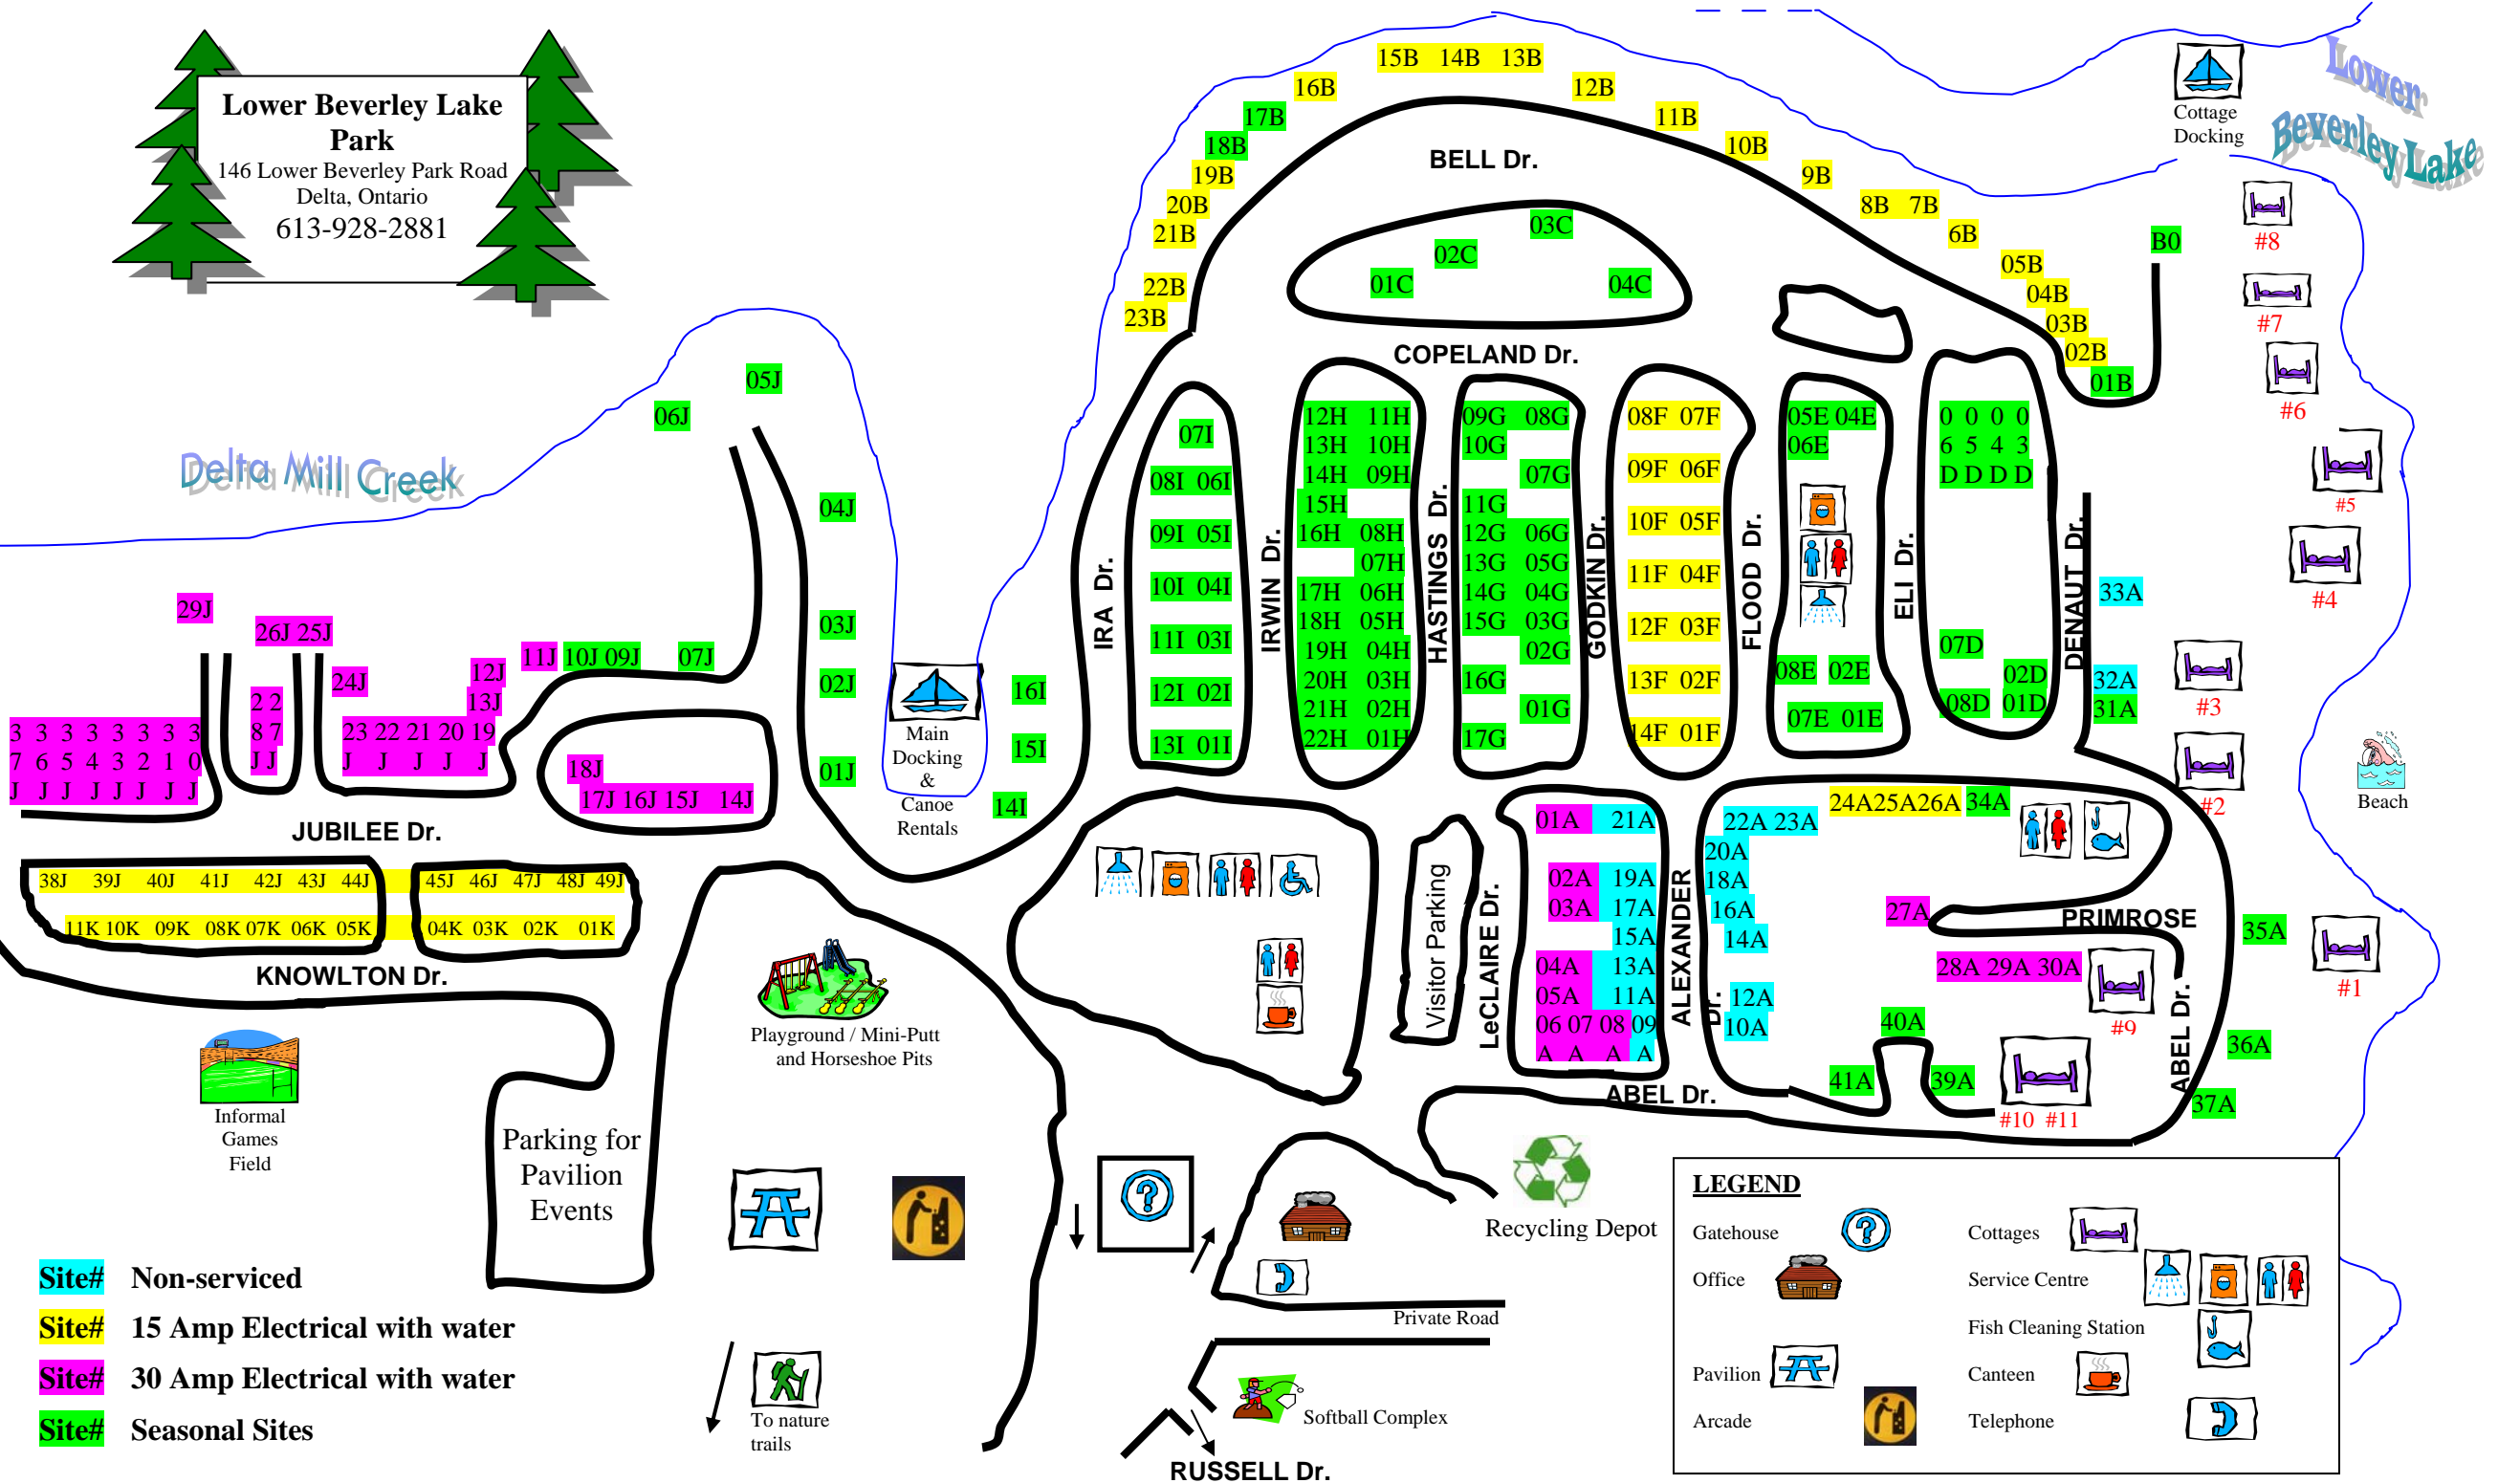

Lower Beverley Lake Park
 146 Lower Beverley Park Road
 Delta, Ontario
 613-928-2881

Lower Beverley Lake

29J
 26J 25J
 24J
 12J 13J
 11J 10J 09J 07J
 18J
 17J 16J 15J 14J

38J 39J 40J 41J 42J 43J 44J 45J 46J 47J 48J 49J
 11K 10K 09K 08K 07K 06K 05K 04K 03K 02K 01K

- Site#** Non-serviced
- Site#** 15 Amp Electrical with water
- Site#** 30 Amp Electrical with water
- Site#** Seasonal Sites

LEGEND

Gatehouse		Cottages	
Office		Service Centre	
Pavilion		Fish Cleaning Station	
Arcade		Canteen	
		Telephone	