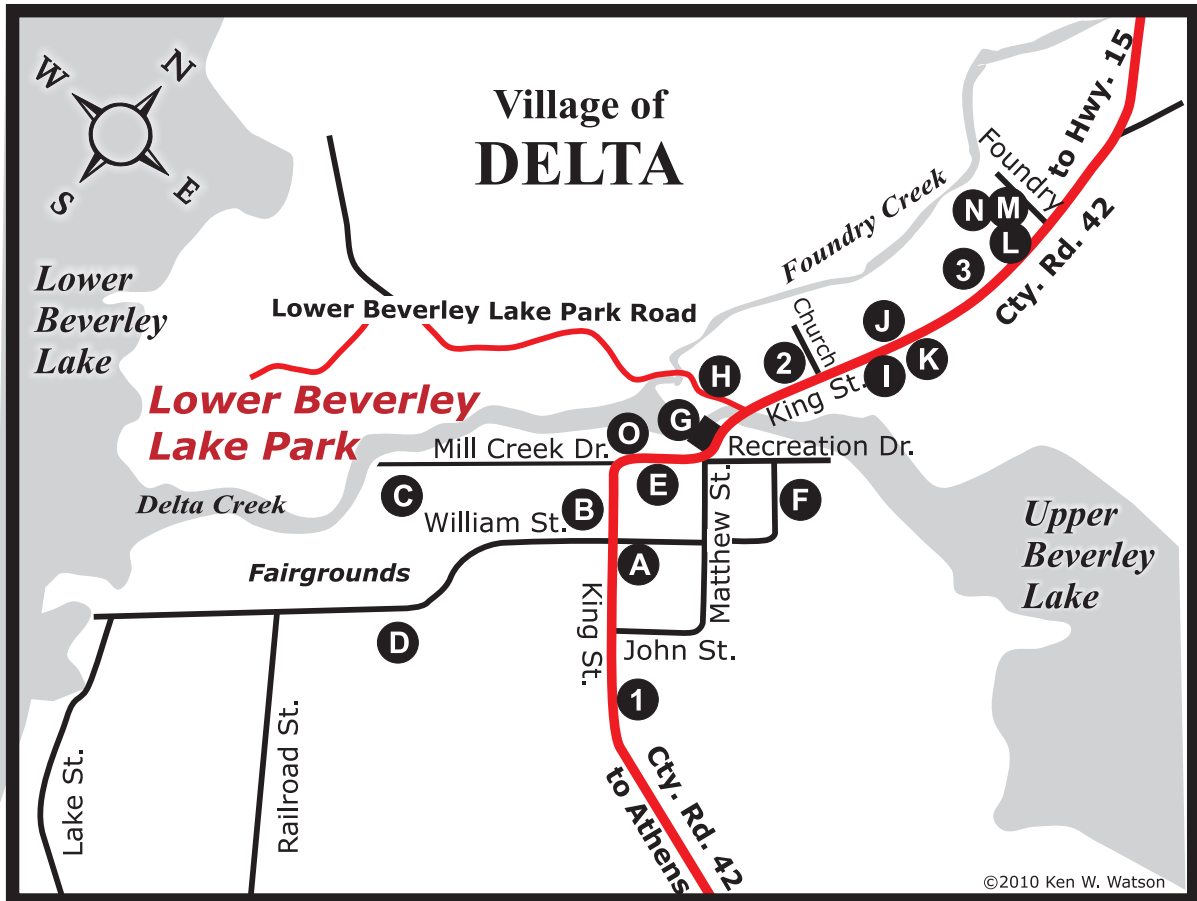

Lower Beverley Lake Park

"106 Acres of Vacation Fun"

146 Lower Beverley Lake Park Road
Delta, Ontario K0E 1G0
www.beverleylakepark.com

Churches

- | | | |
|----------------------|-----------------------|----------------------|
| ① St. Pauls Anglican | ④ Fairgrounds Parking | ⑥ LCBO (Liquor/Beer) |
| ② United Church | ⑤ Bob's Diner | ⑦ Library |
| ③ Baptist Church | ⑥ Recreation Centre | ⑧ Fire Hall |

Facilities & Services

- | | | |
|---------------------|-----------------------------------|----------------------|
| ① Legion Hall | ④ Old Stone Mill | ⑥ Community Pharmacy |
| ② Chip Truck | ⑤ Museum of Industrial Technology | ⑦ Fire Hall Museum |
| ③ Delta Fairgrounds | ⑥ Delta Country Market | |
| | ⑦ Post Office | |