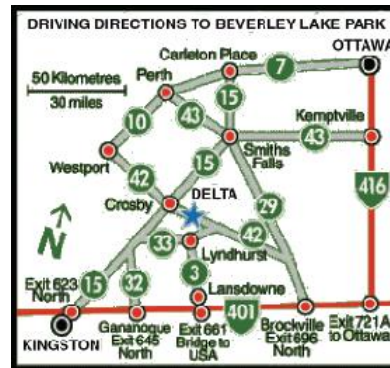

Lower Beverley Lake Park

'Family Camping'

Campground & Cottages

- 106 acres of pristine parkland with 235 campsites / 11 cottages
- Washrooms / showers / laundromat
- Snack Bar Plus / Pavilion
- Sandy beach / lighted playground
- Nature trails
- Canoe/ paddle boat / kayak rentals
- Softball complex / soccer field
- Arcade / mini putt / horseshoe pits
- Events such as bingos, barbecues, breakfasts, children's events & concerts

William Morris, Park Coordinator

Call: 613-928-2881

Fax: 613-928-2073

Email: bevlake@ripnet.com

www.beverleylakepark.com

Delta, Ontario, Canada K0E 1G0