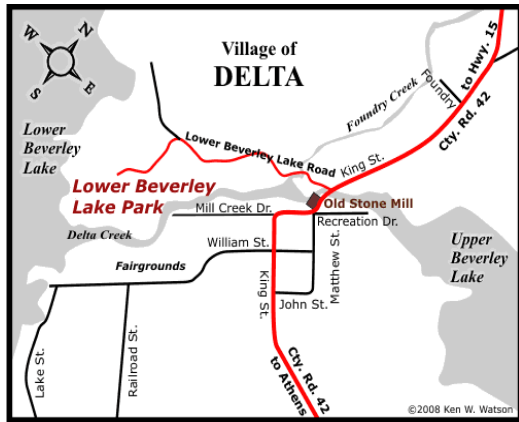

Contact Numbers

Reservations required for large group tours

Mill Museum Tours 613-928-2584

Email: deltamillsociety@bellnet.ca

Meal Reservations 613-928-2712

Email: harymary@ripnet.com